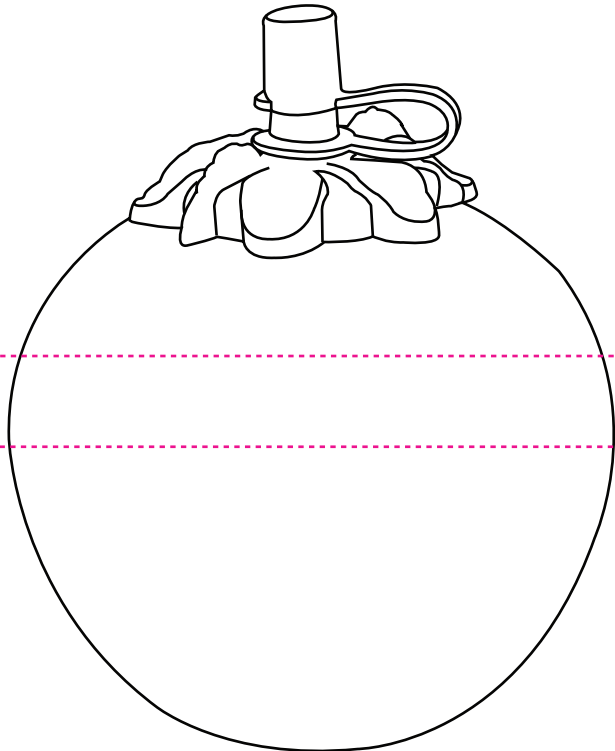

TOMATO SAUCE BOTTLE
PAD PRINT

100mm

35mm (w) x 12mm (h)

80mm

TOMATO SAUCE BOTTLE
WRAP PRINT

100mm

285mm (w) x 12mm (h)

80mm