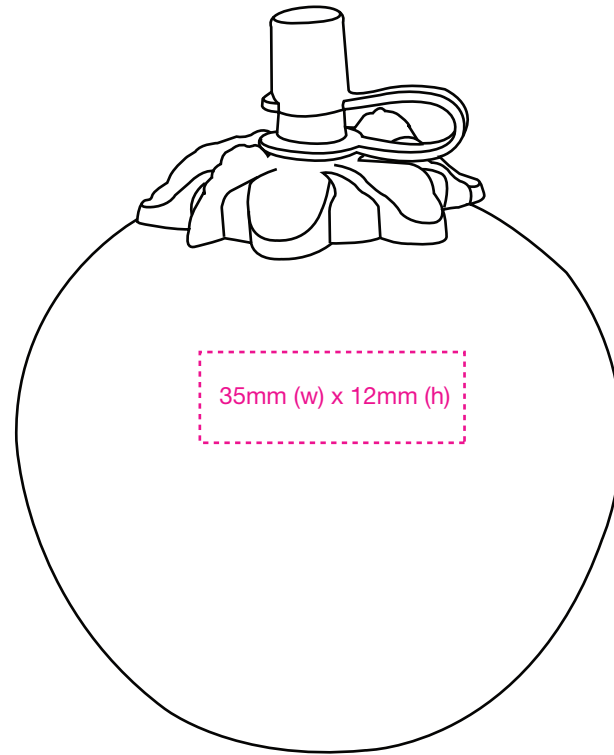

TOMATO SAUCE BOTTLE
PAD PRINT

100mm

35mm (w) x 12mm (h)

80mm

TOMATO SAUCE BOTTLE
WRAP PRINT

100mm

285mm (w) x 12mm (h)

80mm