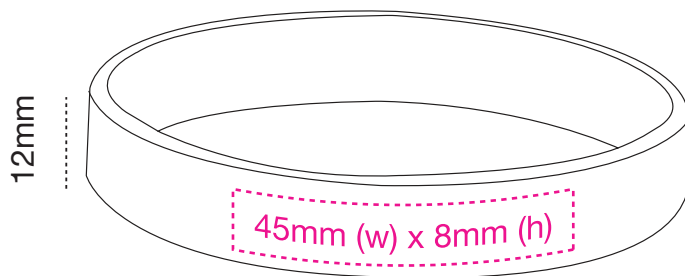

SILICONE WRIST BANDS
PAD PRINT

45mm (w) x 8mm (h)

200mm (full circle)