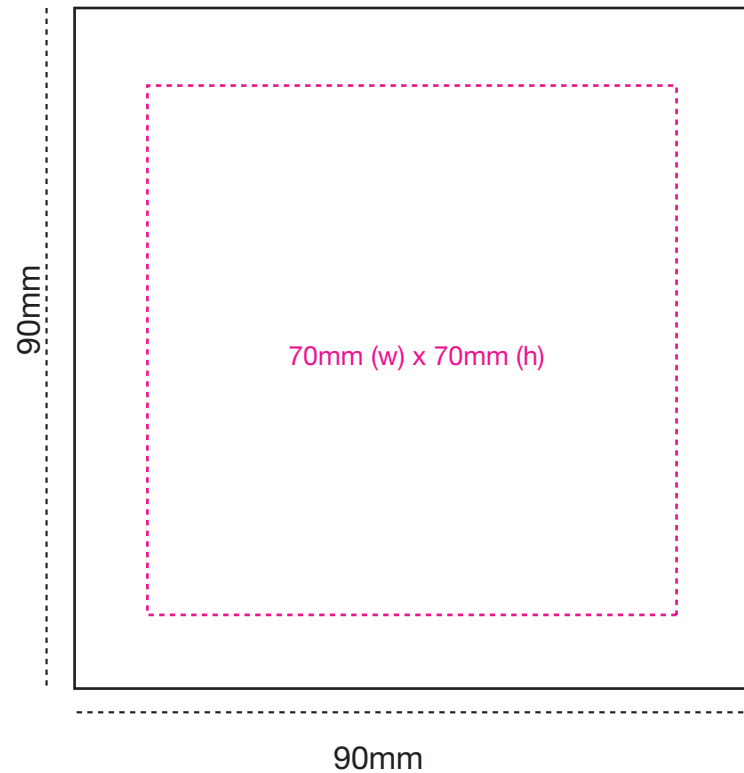

GLASS COASTER
PAD PRINT

GLASS COASTER
SCREEN PRINT

GLASS COASTER
DIGITAL PRINT